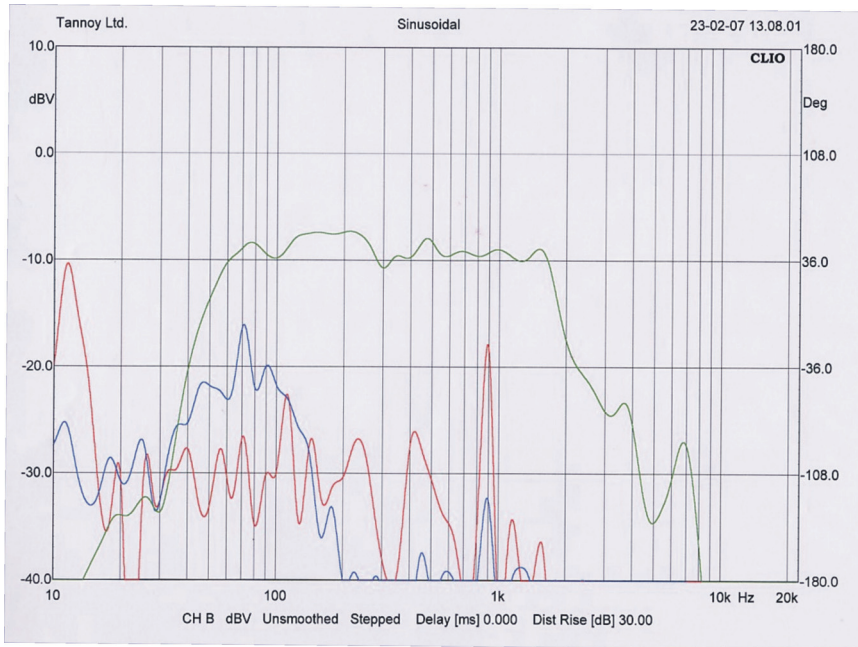

ESOTERIC MG-20

MG-20 Frequency Response

MG-20 Input Impedance

MG-20 System Vertical Polar

MG-20 LF Vertical Polar

MG-20 HF Vertical Polar

MG-20 Distortion

Red 2nd Harmonic, Blue 3rd Harmonic, Raised 30dB

MG-20 LF Distortion

Red 2nd Harmonic, Blue 3rd Harmonic, Raised 30dB

MG-20 HF Distortion

Red 2nd Harmonic, Blue 3rd Harmonic, Raised 30dB