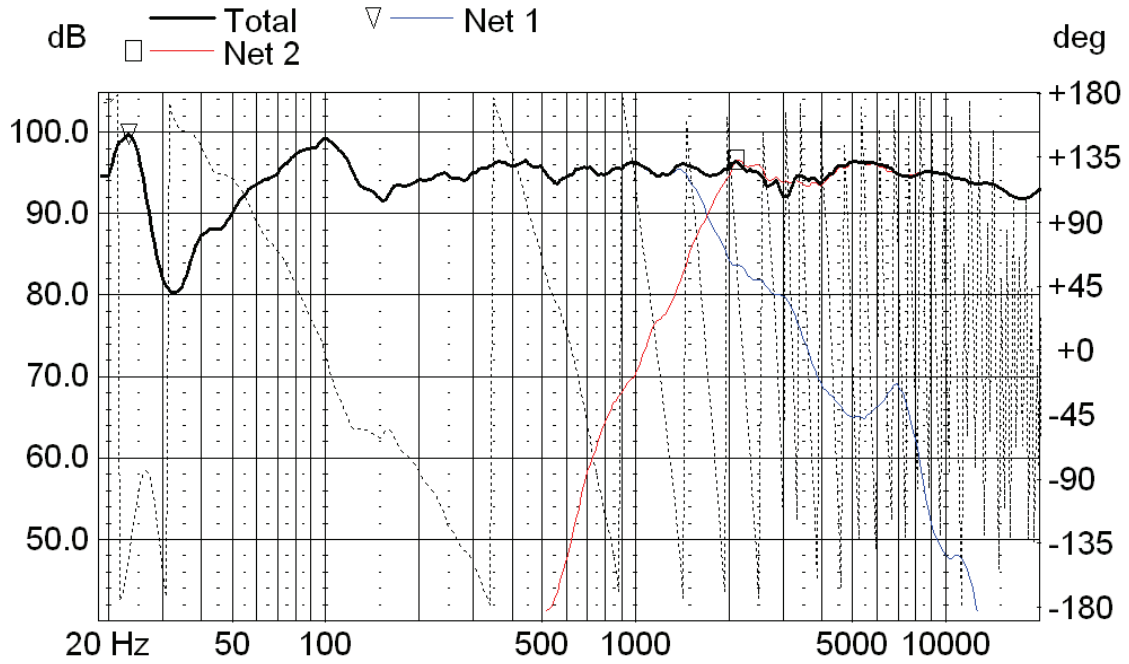

ESOTERIC MG-20

MG-20 Frequency Response

MG-20 Input Impedance

MG-20 System Vertical Polar

MG-20 LF Vertical Polar

MG-20 HF Vertical Polar

MG-20 Distortion

Red 2nd Harmonic, Blue 3rd Harmonic, Raised 30dB

MG-20 LF Distortion

Red 2nd Harmonic, Blue 3rd Harmonic, Raised 30dB

MG-20 HF Distortion

Red 2nd Harmonic, Blue 3rd Harmonic, Raised 30dB