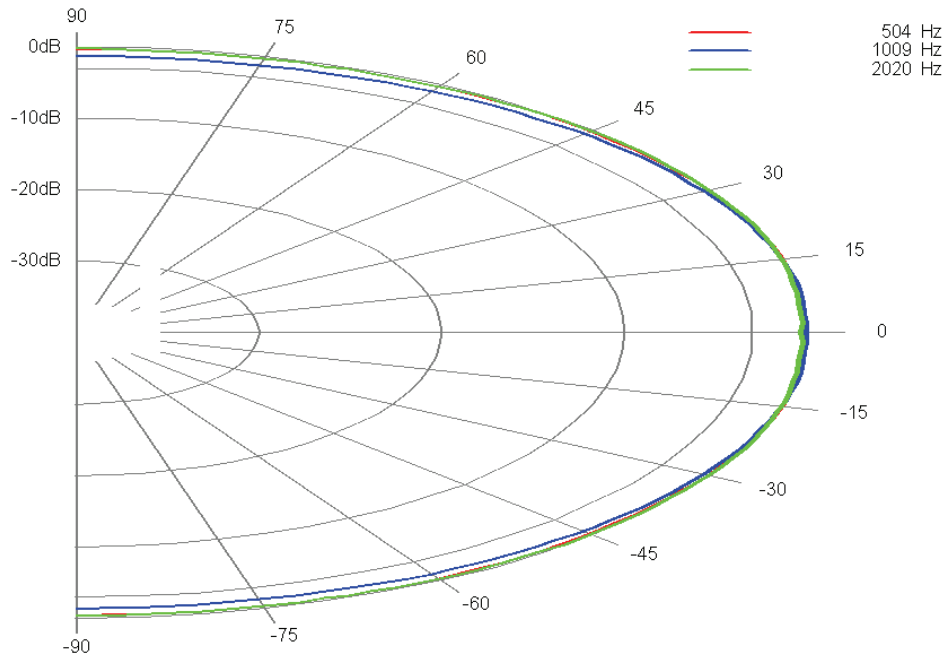

ESOTERIC MG-20

MG-20 Frequency Response

MG-20 Input Impedance

MG-20 System Vertical Polar

MG-20 LF Vertical Polar

MG-20 HF Vertical Polar

MG-20 Distortion

Red 2nd Harmonic, Blue 3rd Harmonic, Raised 30dB

MG-20 LF Distortion

Red 2nd Harmonic, Blue 3rd Harmonic, Raised 30dB

MG-20 HF Distortion

Red 2nd Harmonic, Blue 3rd Harmonic, Raised 30dB