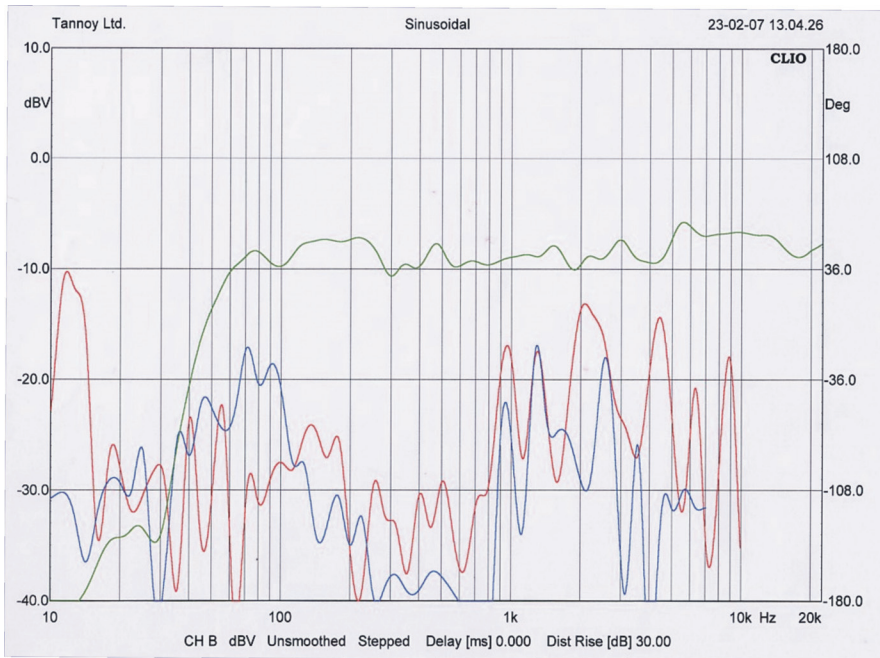

ESOTERIC MG-20

MG-20 Frequency Response

MG-20 Input Impedance

MG-20 System Vertical Polar

MG-20 LF Vertical Polar

MG-20 HF Vertical Polar

MG-20 Distortion

Red 2nd Harmonic, Blue 3rd Harmonic, Raised 30dB

MG-20 LF Distortion

Red 2nd Harmonic, Blue 3rd Harmonic, Raised 30dB

MG-20 HF Distortion

Red 2nd Harmonic, Blue 3rd Harmonic, Raised 30dB