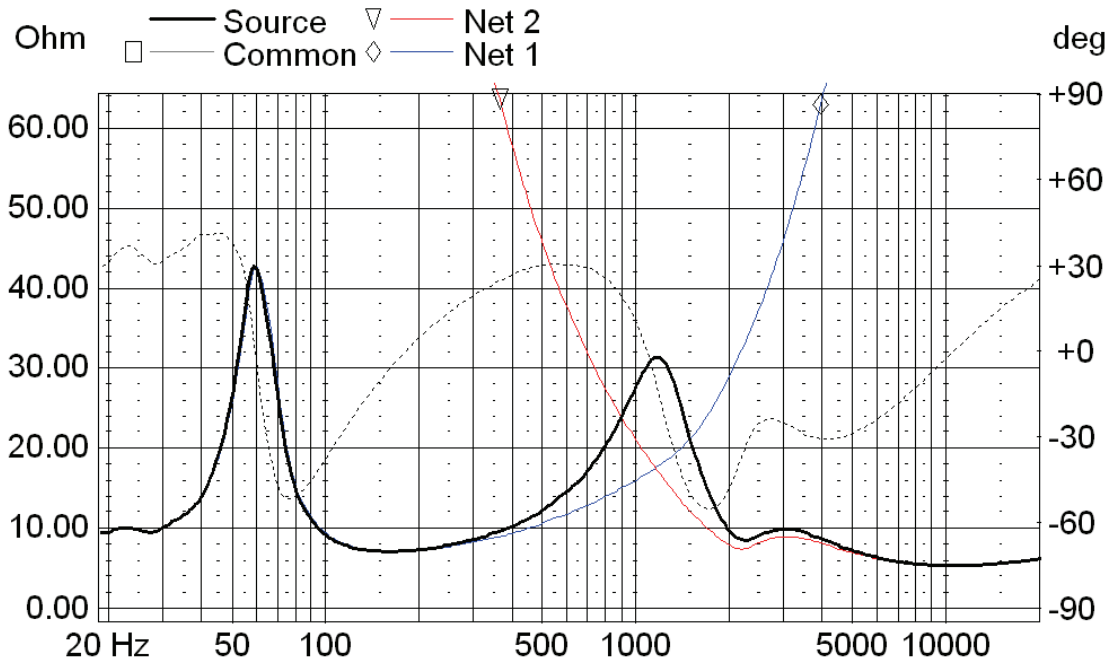

ESOTERIC MG-20

MG-20 Frequency Response

MG-20 Input Impedance

MG-20 System Vertical Polar

MG-20 LF Vertical Polar

MG-20 HF Vertical Polar

MG-20 Distortion

Red 2nd Harmonic, Blue 3rd Harmonic, Raised 30dB

MG-20 LF Distortion

Red 2nd Harmonic, Blue 3rd Harmonic, Raised 30dB

MG-20 HF Distortion

Red 2nd Harmonic, Blue 3rd Harmonic, Raised 30dB