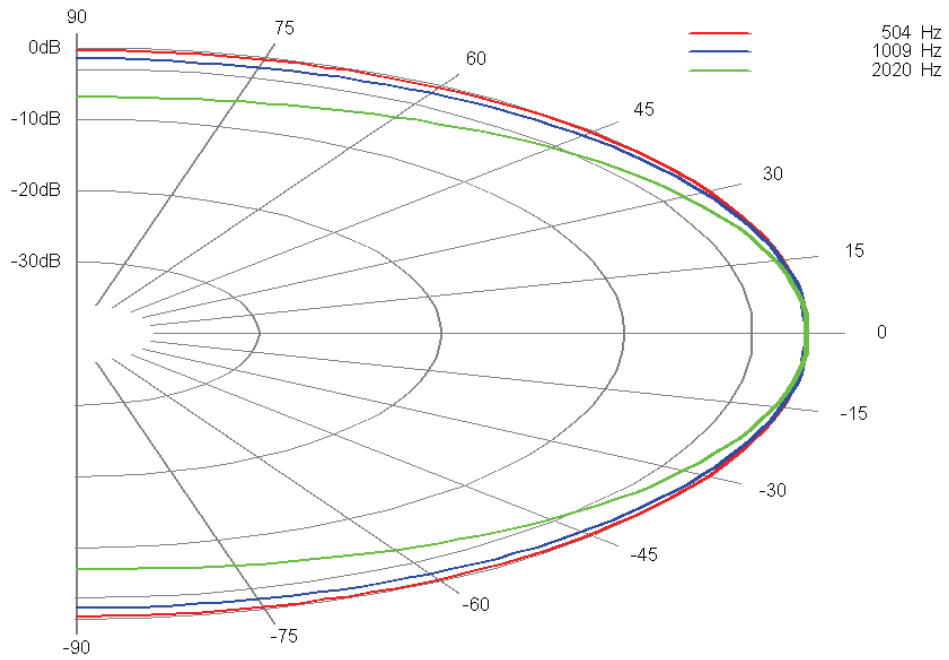

ESOTERIC MG-20

MG-20 Frequency Response

MG-20 Input Impedance

MG-20 System Vertical Polar

MG-20 LF Vertical Polar

MG-20 HF Vertical Polar

MG-20 Distortion

Red 2nd Harmonic, Blue 3rd Harmonic, Raised 30dB

MG-20 LF Distortion

Red 2nd Harmonic, Blue 3rd Harmonic, Raised 30dB

MG-20 HF Distortion

Red 2nd Harmonic, Blue 3rd Harmonic, Raised 30dB