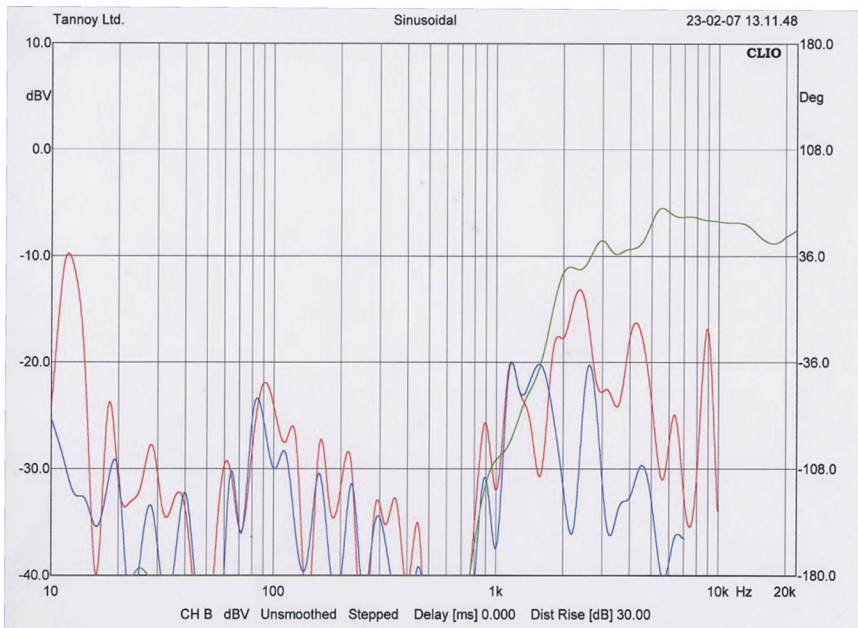

ESOTERIC MG-20

MG-20 Frequency Response

MG-20 Input Impedance

MG-20 System Vertical Polar

MG-20 LF Vertical Polar

MG-20 HF Vertical Polar

MG-20 Distortion

Red 2nd Harmonic, Blue 3rd Harmonic, Raised 30dB

MG-20 LF Distortion

Red 2nd Harmonic, Blue 3rd Harmonic, Raised 30dB

MG-20 HF Distortion

Red 2nd Harmonic, Blue 3rd Harmonic, Raised 30dB