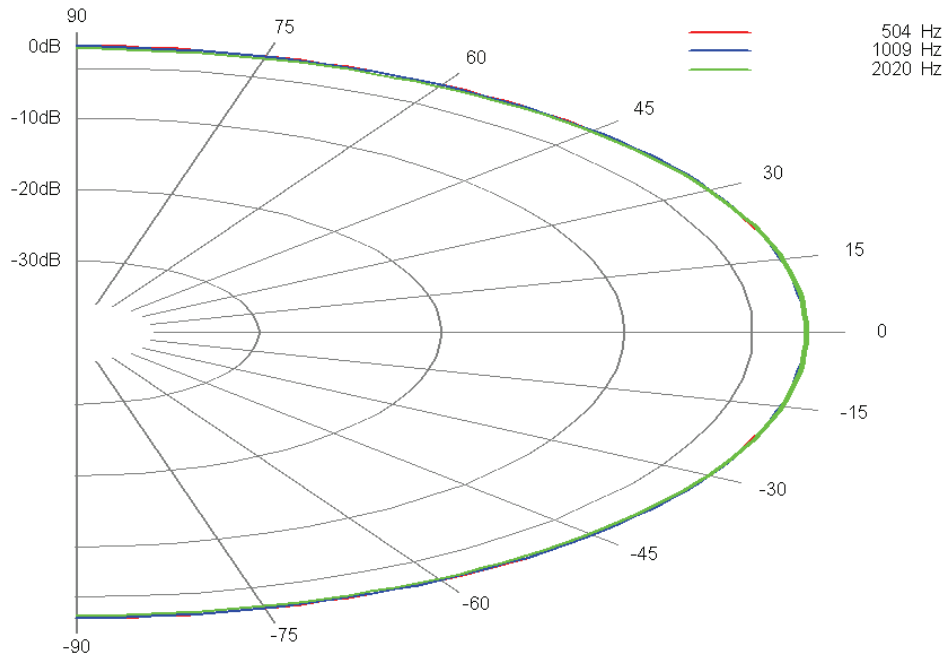

ESOTERIC MG-20

MG-20 Frequency Response

MG-20 Input Impedance

MG-20 System Vertical Polar

MG-20 LF Vertical Polar

MG-20 HF Vertical Polar

MG-20 Distortion

Red 2nd Harmonic, Blue 3rd Harmonic, Raised 30dB

MG-20 LF Distortion

Red 2nd Harmonic, Blue 3rd Harmonic, Raised 30dB

MG-20 HF Distortion

Red 2nd Harmonic, Blue 3rd Harmonic, Raised 30dB