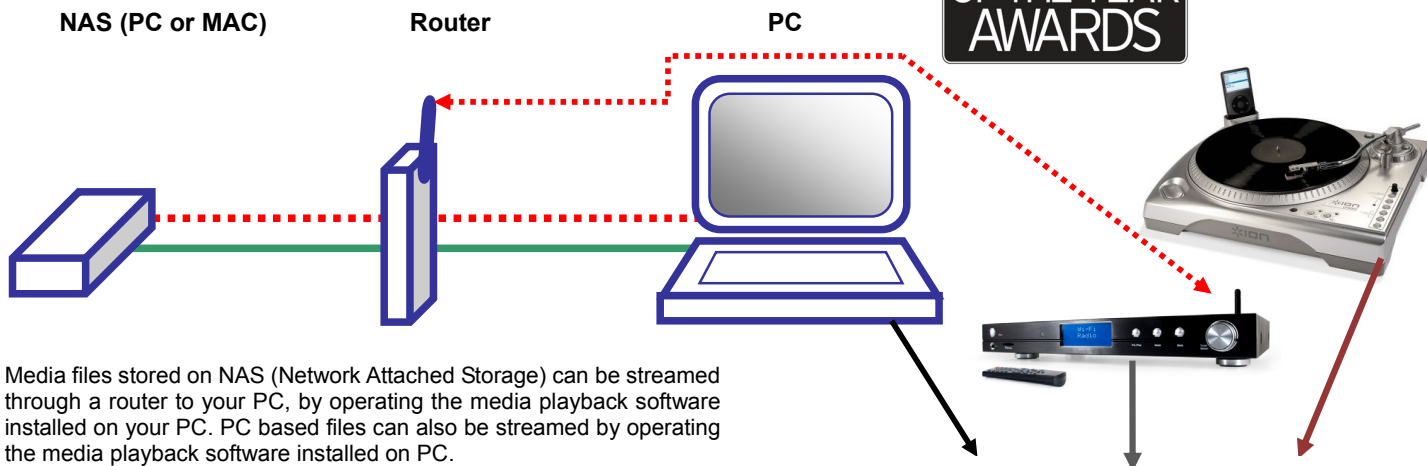

ESOTERIC

Esoteric RZ-1 music system

Media files stored on NAS (Network Attached Storage) can be streamed through a router to your PC, by operating the media playback software installed on your PC. PC based files can also be streamed by operating the media playback software installed on PC.

All files will be decoded at your PC, and then transmitted to the RZ-1 via USB, S/PDIF or optical connections as PCM data.

Optional G-03X master clock SYNC to +/- 1/10th of 1 ppm

-  LAN
-  Wireless LAN
-  Phono output/Phonostage input
-  Linear PCM (Wired into digital USB, S/PDIF or TosLink)
-  Digital or Analog Aux input (Internet Wi Fi radio shown as example).

Your Music library: Analog LPs, SACD or CD software, music files of any format, compressed or uncompressed (WAV, lossless, AIFF, MP3, FLAC...etc.), playable on your PC & controlled by your PC software. Then output to the RZ-1 as PCM data which is up-converted in the 32 bit domain.

- **The RZ-1** provides 32 bit D/A conversion technology for NAS/PC based music playable from PC, audio data from other digital devices, and for CD/SACD playback from the internal data retrieval system. Also includes phonostage and integrated amplifier at 100 WRMS. 32 bit signal is maintained throughout the entire analog output stage.
- Digital inputs: USB wired input port x1, S/PDIF x 1 and Optical (TosLink x1).
- The **RZ-1** also includes an apodizing filter and a 2nd Aux input.